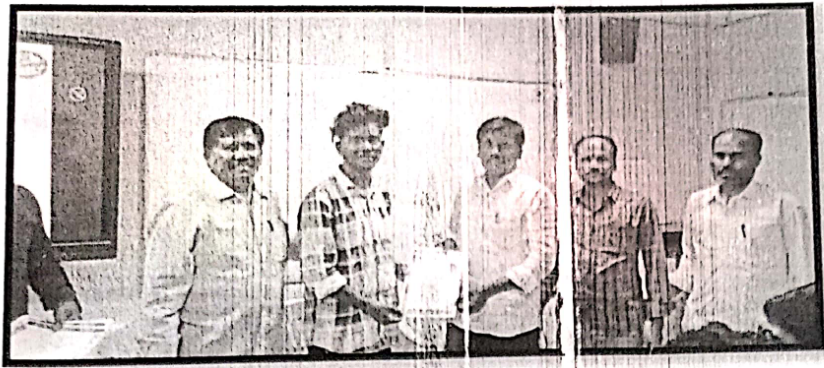

19	GUVVALA VENKATESH	X	X	X	X	X	X	X	X	X	X	X	X	X	X
20	KAKI RANGASWAMY	X	X	X	X	X	X	X	X	X	X	X	X	X	X
21	KURUVA LINGAPPA	X	X	X	X	X	X	X	X	X	X	X	X	X	X
22	KURUVA RAMI REDDY	X	X	X	X	X	X	X	X	X	X	X	X	X	X
23	MALA NARASIMHULU	X	X	X	X	X	X	X	X	X	X	X	X	X	X
24	MALLEPOGU SYAM PRASAD	X	X	X	X	X	X	X	X	X	X	X	X	X	X
25	MONDEM GURUSWAMY	X	X	X	X	X	X	X	X	X	X	X	X	X	X
26	MULLA RIYAZ	X	X	X	X	X	X	X	X	X	X	X	X	X	X
27	NALLABOTHULA SHIVA	X	X	X	X	X	X	X	X	X	X	X	X	X	X
28	PANDIKONA SAMSON	X	X	X	X	X	X	X	X	X	X	X	X	X	X
29	POLKANTI RAJ KUMAR	X	X	X	X	X	X	X	X	X	X	X	X	X	X
30	RAJAKA BHEEMESH	X	X	X	X	X	X	X	X	X	X	X	X	X	X
31	SATHARLA VEERESH	X	X	X	X	X	X	X	X	X	X	X	X	X	X
32	SESHAPPAGARI CHANDRA SEKHAR	X	X	X	X	X	X	X	X	X	X	X	X	X	X
33	SHAIK FAREED BASHA	X	X	X	X	X	X	X	X	X	X	X	X	X	X
34	SIKKEM VAMSHI	X	X	X	X	X	X	X	X	X	X	X	X	X	X
35	UPPARI MALLIKARJUNA	X	X	X	X	X	X	X	X	X	X	X	X	X	X
36	VADDE SIVARAJU	X	X	X	X	X	X	X	X	X	X	X	X	X	X
37	YERURU BASAVARAJU	X	X	X	X	X	X	X	X	X	X	X	X	X	X
38	ANDRI MOHAN	X	X	X	X	X	X	X	X	X	X	X	X	X	X

K. Manoj
Signature of the Lecturer
Incharge

Dept. of Computer Applications
Sri Mahayogi Lakshamma
Govt. Degree College
Yemmiganur - 518 360,

[Signature]
PRINCIPAL
Sri Mahayogi Lakshamma
Govt. Degree College
YEMMIGANUR, Kurnool (Dt.)