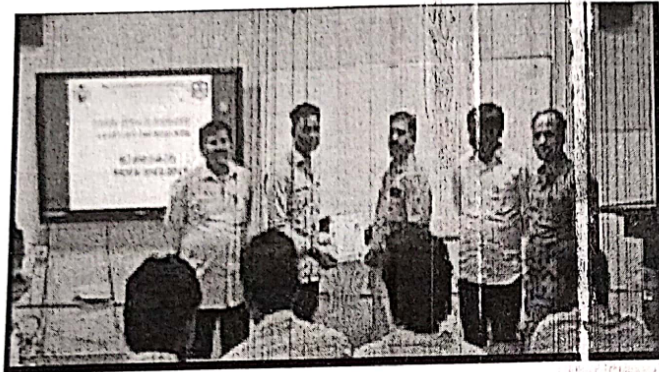

19	GUVVALA VENKATESH	X	X	X	X	X	X	X	X	X	X	X	X	X	X
20	KAKI RANGASWAMY	X	X	X	X	X	X	X	X	X	X	X	X	X	X
21	KURUVA LINGAPPA	X	X	X	X	X	X	X	X	X	X	X	X	X	X
22	KURUVA RAMI REDDY	X	X	X	X	X	X	X	X	X	X	X	X	X	X
23	MALA NARASIMHULU	X	X	X	X	X	X	X	X	X	X	X	X	X	X
24	MALLEPOGU SYAM PRASAD	X	X	X	X	X	X	X	X	X	X	X	X	X	X
25	MONDEM GURUSWAMY	X	X	X	X	X	X	X	X	X	X	X	X	X	X
26	MULLA RIYAZ	X	X	X	X	X	X	X	X	X	X	X	X	X	X
27	NALLABOTHULA SHIVA	X	X	X	X	X	X	X	X	X	X	X	X	X	X
28	PANDIKONA SAMSON	X	X	X	X	X	X	X	X	X	X	X	X	X	X
29	POLKANTI RAJ KUMAR	X	X	X	X	X	X	X	X	X	X	X	X	X	X
30	RAJAKA BHEEMESH	X	X	X	X	X	X	X	X	X	X	X	X	X	X
31	SATHARLA VEERESH	X	X	X	X	X	X	X	X	X	X	X	X	X	X
32	SESHAPPAGARI CHANDRA SEKHAR	X	X	X	X	X	X	X	X	X	X	X	X	X	X
33	SHAIK FAREED BASHA	X	X	X	X	X	X	X	X	X	X	X	X	X	X
34	SIKKEM VAMSHI	X	X	X	X	X	X	X	X	X	X	X	X	X	X
35	UPPARI MALLIKARJUNA	X	X	X	X	X	X	X	X	X	X	X	X	X	X
36	VADDE SIVARAJU	X	X	X	X	X	X	X	X	X	X	X	X	X	X
37	YERURU BASAVARAJU	X	X	X	X	X	X	X	X	X	X	X	X	X	X
38	ANDRI MOHAN	X	X	X	X	X	X	X	X	X	X	X	X	X	X

K. Manoj
Signature of the Lecturer
Incharge

Dept. of Computer Applications
Sri Mahayogi Lakshamma
Govt. Degree College
Yemmiganur - 518 360,

[Signature]
PRINCIPAL
Sri Mahayogi Lakshamma
Govt. Degree College
YEMMIGANUR, Kurnool (Dt.)